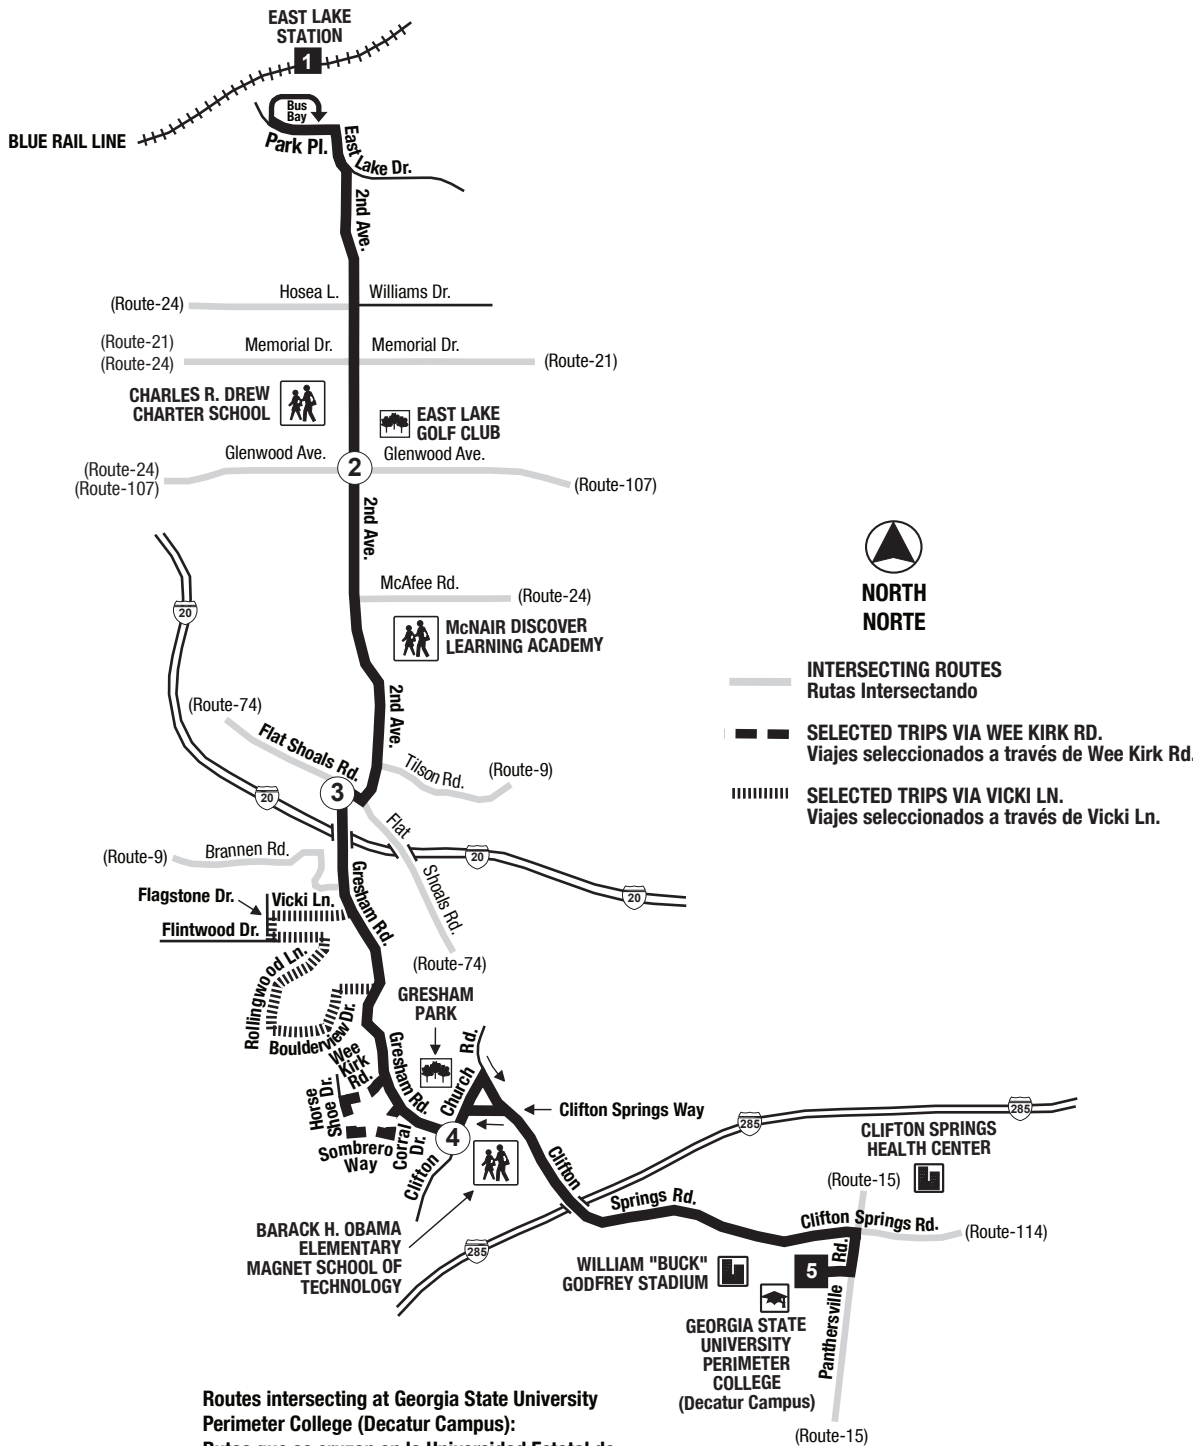

**Routes intersecting at East Lake Station:  
Rutas intersectando en la Estación East Lake:**

- 2-Ponce De Leon Avenue/Druid Hills
- 19-Clairmont Road/West Howard Avenue
- 34-Gresham Road

**Routes intersecting at Georgia State University  
Perimeter College (Decatur Campus):  
Rutas que se cruzan en la Universidad Estatal de  
Georgia Perimeter College (Decatur Campus):**

- 15-Candler Road
- 34-Gresham Road
- 114-Columbia Drive